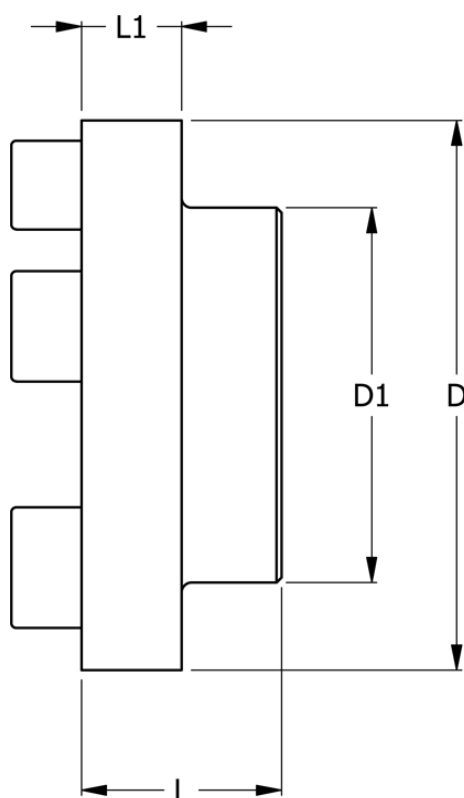

Article number: 330608004

Description: Coupling N-Eupex str. 80
Part 4 without bore

Measures

| | |
|--------------|------|
| D | = 80 |
| D1 | = 68 |
| L | = 30 |
| L1 | = 10 |
| Max bore | = 38 |
| Torque (N m) | = 60 |